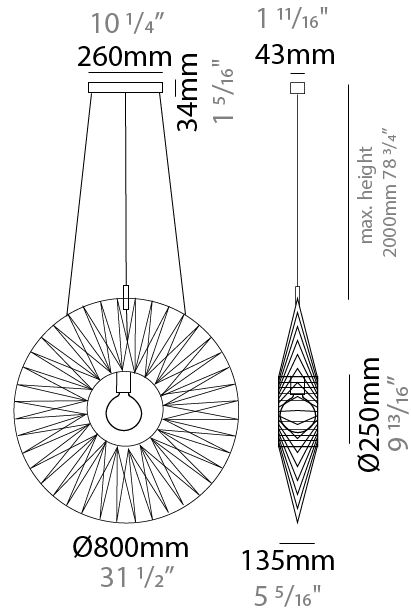

PROJECT	
TYPE	
SPECIFIER	
QUANTITY	
DATE	

BIMBA SUSPENSION

D111108-

base number   Finish
Options

1. To build a product code in our configurator select the specify button on the base model # product page
2. To build a manual product code on this datasheet choose from the options listed below in blue font and add the suffix to the base model #

GENERAL

Series: Bimba
Partner: Ole
Division: Design
Installation: Suspension
Product Type: Pendant
Mounting Location: Ceiling

PHYSICAL

Shape: Round
Diameter (mm): 800
Diameter (in): 31 1/2
Width (mm): 135
Width (in): 5 5/16
Height (mm): 800
Height (in): 31 1/2
Max. Overall Height (mm): 2800
Max. Overall Height (in): 110 1/4
Weight (kg): 5
Weight (lbs): 11.02
Fixture Finish: BEI / BLK / BLU / COG / DGN / GRY / MRN / MOC / MUS / OLV / SIL / STN / TER / WHI
Holder Finish: MBK
Fixture Material: Fabric Cord / Metal
Primary Material: Fabric - Recycled
Cable Details: 2000mm Cable
Upon Request: Other fabric cord colors available upon request (see downloadable finish chart) Matte White Holder

ELECTRICAL

Number of Lamps: 1
Lamp Type: LED Retrofit
Bulb Included: Bulb Not Included
Max. Wattage Per Lamp (W): 20
Lamp Base: E26
Input Voltage (V): 120
Upon Request: 277Vac / GU24

LED

OPTICAL

RATINGS AND CERTIFICATIONS

Certified By: Certified for North American Standards
IP rating: IP20